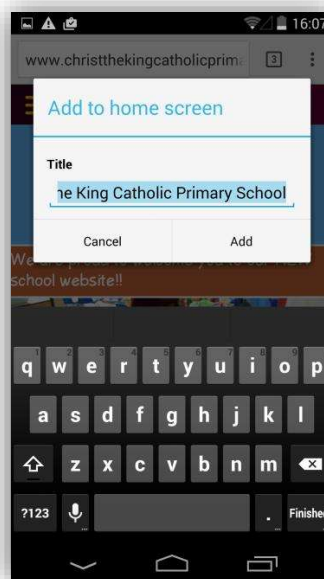

How to save the school website icon to your home screen on an Android device:

Step 1: Visit the school website on your mobile device

Step 2: Click to expand options

Step 3: Select 'Add to home screen'

Step 4: Click 'Add'