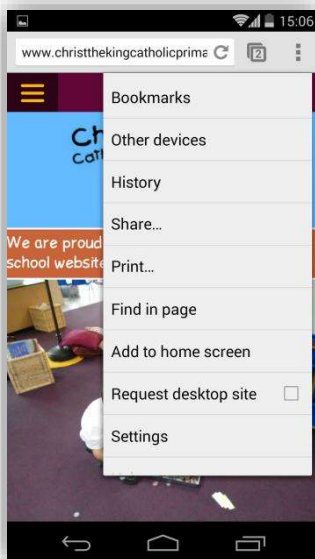

How to save the school website icon to your home screen on an Android device:

Step 1: Visit the school website on your mobile device

Step 2: Click to expand options

Step 3: Select 'Add to home screen'

Step 4: Click 'Add'

Step 5: The item will be added to your home screen